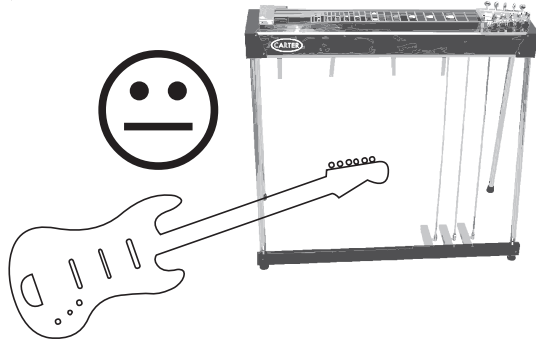

# Phil Shoenfelt & Southern Cross - *STAGE PLAN*

**David Babka**  
combo - el. guitar

**Jarda Kvasnička**  
The drummer is **left handed!**

**microphones for:**  
1x bass drum  
1x snare drum  
2x toms  
1x floor tom  
1x hi-hat  
2x overhead for cymbals

**monitor - 4<sup>th</sup> path**  
Jarda prefers a stage without a pedestal. He needs a carpet under drums!!!

**Pavel Krtouš**  
amplifier - bass  
line out (XLR)

**Phil Shoenfelt**  
combo - el. guitar