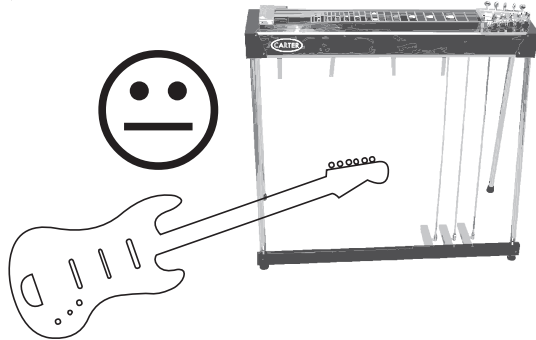

Phil Shoenfelt & Southern Cross - *STAGE PLAN*

David Babka
combo - el. guitar

Jarda Kvasnička
The drummer is **left handed!**

microphones for:
1x bass drum
1x snare drum
2x toms
1x floor tom
1x hi-hat
2x overhead for cymbals

monitor - 4th path

Jarda prefers a stage without a pedestal. He needs a carpet under drums!!!

Pavel Krtouš
amplifier - bass
line out (XLR)

Phil Shoenfelt
combo - el. guitar

David Babka
el. guitar, slide guitar, pedal steel guitar